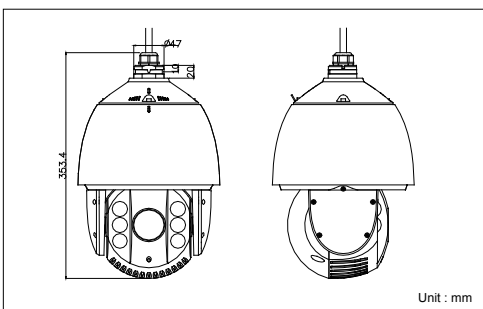

Dimensions